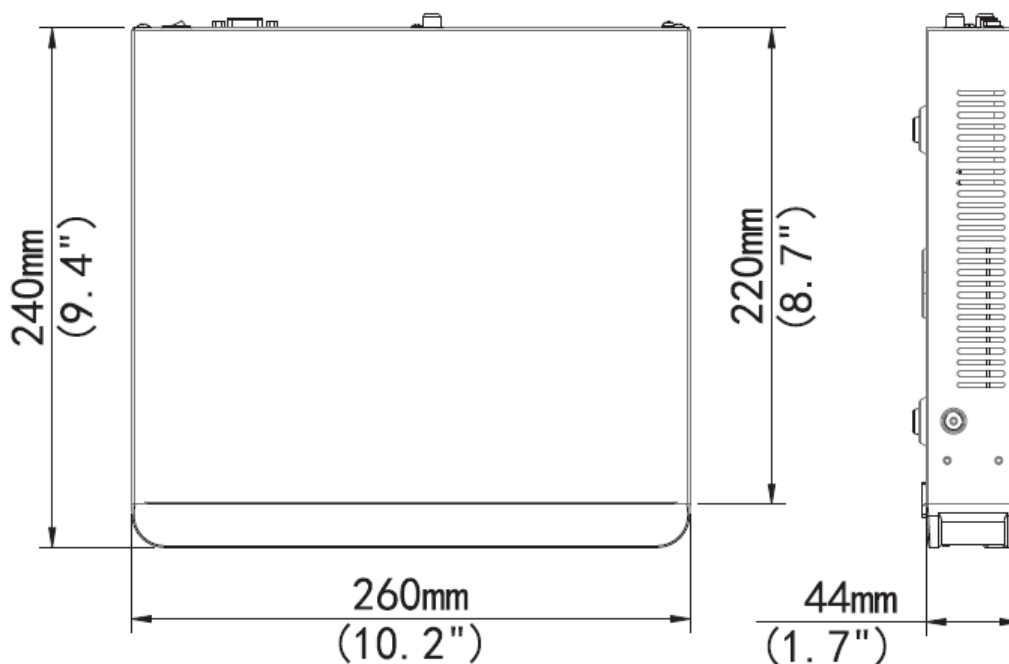

PoE	
Interface	4 independent 100 Mbps PoE network interfaces
Max Power	Max 30W for single port Max 54W in total (13.5W for each)
Supported Standard	IEEE 802.3at, IEEE 802.3af
General	
Power Supply	48V DC Power Consumption: ≤ 5 W (without HDD)
Working Environment	-10°C ~ + 55°C (+14°F ~ +131°F), Humidity ≤ 90% RH (non-condensing)
Dimensions(W×D×H)	260mm ×240mm × 44mm (10.2" ×9.4" ×1.7")
Weight (without HDD)	≤ 1.12 Kgs (2.47 lbs)

Dimensions

Unit 7 Osprey Court, Hinchingsbrooke Business Park, Huntingdon, PE29 6FN

Email: sales@digitaldirectsecurity.co.uk sales@ddstrade.co.uk

<https://www.digitaldirectsecurity.co.uk> <https://www.ddstrade.co.uk>

*Product specifications and availability are subject to change without notice.